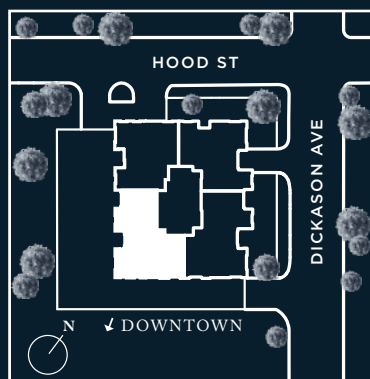

RESIDENCE A

FLOORS 4-5

2 BED | 2.5 BATH
STUDY | 2 TERRACES

Interior
2,307 sq. ft.

Exterior
341 sq. ft.

UNIT LOCATOR

SITE PLAN

Trellis on Level 4 Only

SCALE: 1/8" = 1'