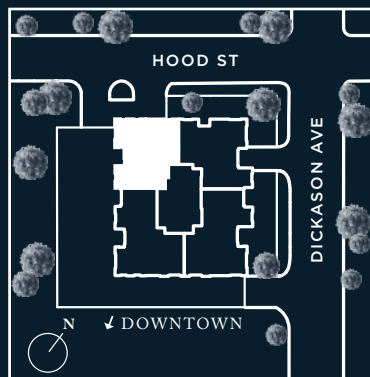

# RESIDENCE B

FLOOR 5  
2 BED | 2.5 BATH  
TERRACE

Interior  
1,997 sq. ft.

Exterior  
144 sq. ft.

UNIT LOCATOR

SITE PLAN

Trellis on Level 4  
Only

SCALE: 1/8" = 1'