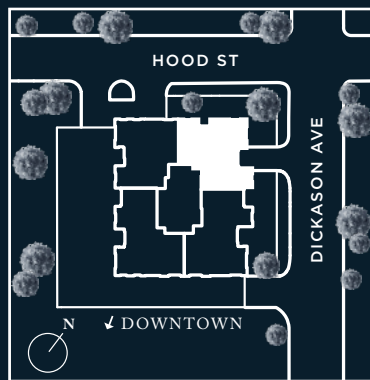

RESIDENCE C

FLOORS 4-5
2 BED | 2.5 BATH
2 TERRACES

Interior
2,089 sq. ft.

Exterior
221 sq. ft.

UNIT LOCATOR

SITE PLAN

SCALE: 1/8" = 1'