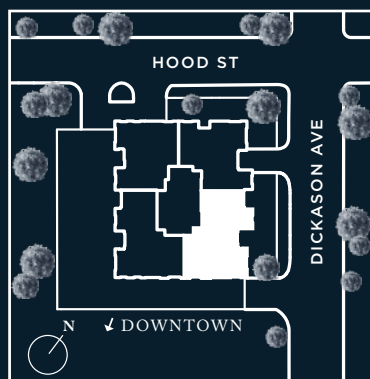

RESIDENCE D

FLOORS 4-5
2 BED | 2.5 BATH
2 TERRACES

Interior
2,369 sq. ft.

Exterior
304 sq. ft.

UNIT LOCATOR

SITE PLAN

Trellis on Level 4 Only

SCALE: 1/8" = 1'