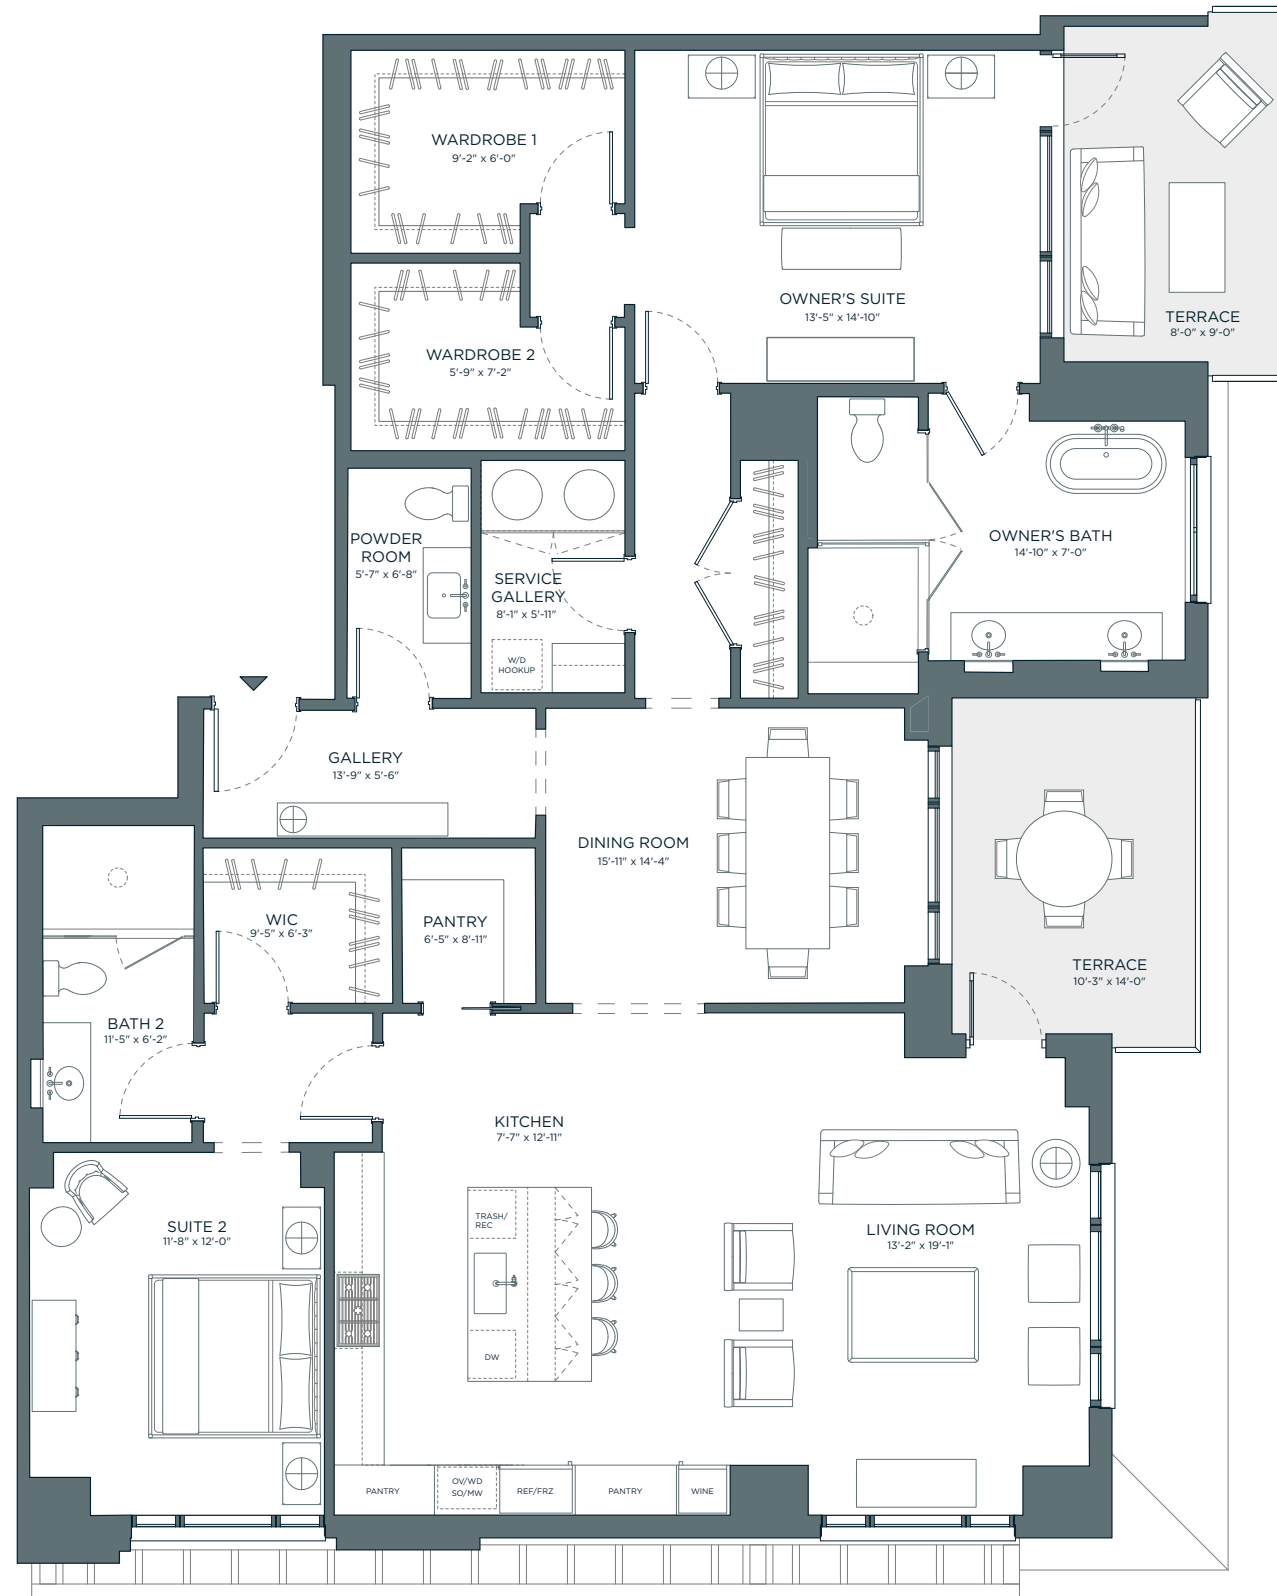

RESIDENCE D

FLOORS 4-5
2 BED | 2.5 BATH
2 TERRACES

Interior
2,369 sq. ft.

Exterior
304 sq. ft.

UNIT LOCATOR

SITE PLAN

Trellis on Level 4 Only

SCALE: 1/8" = 1'