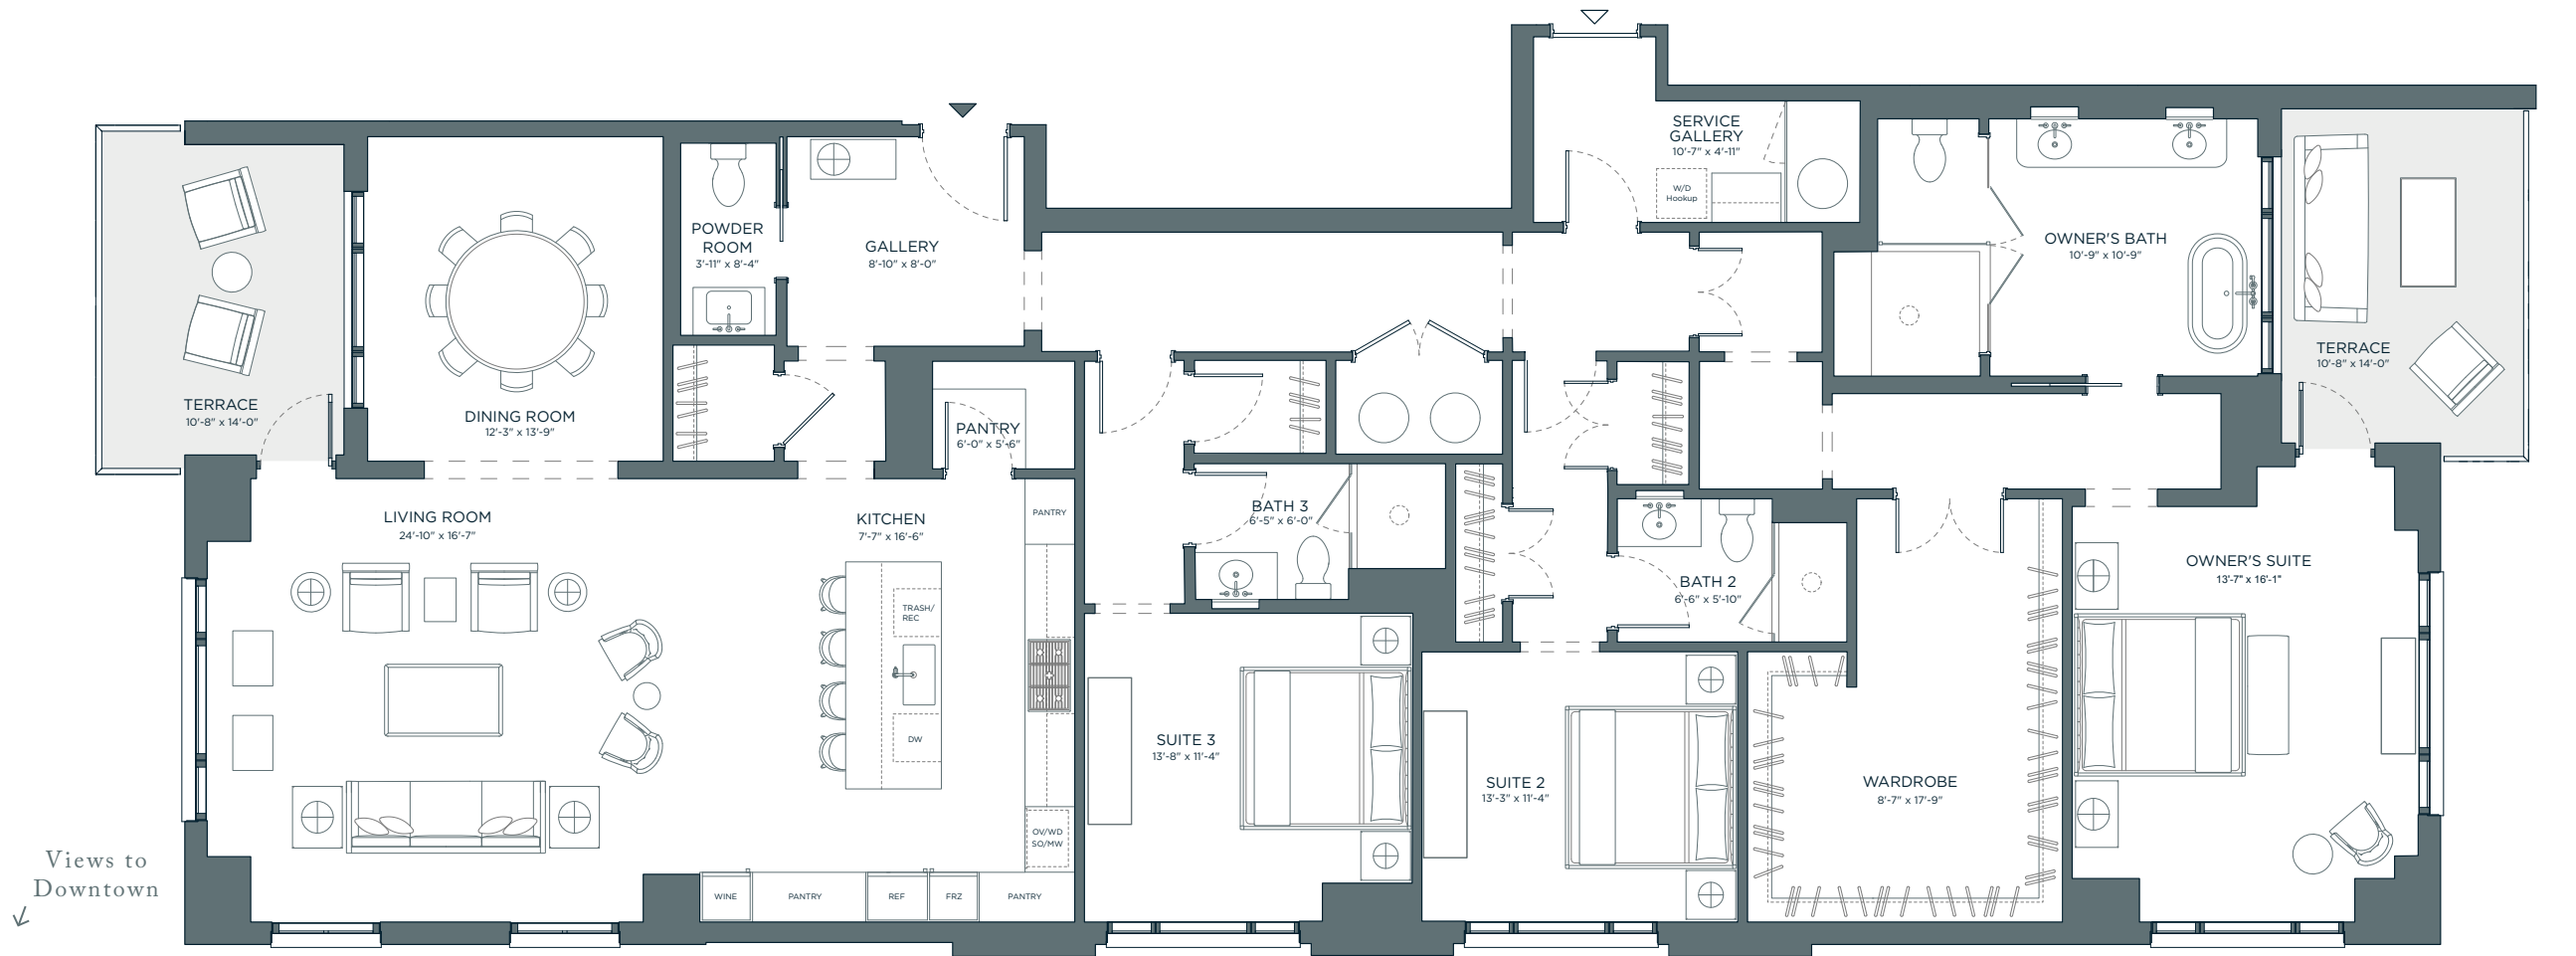

RESIDENCE F

FLOORS 6-10
3 BED | 3.5 BATH
2 TERRACES

Interior
3,018 sq. ft.

Exterior
297 sq. ft.

UNIT LOCATOR

SITE PLAN

SCALE: 1/8" = 1'