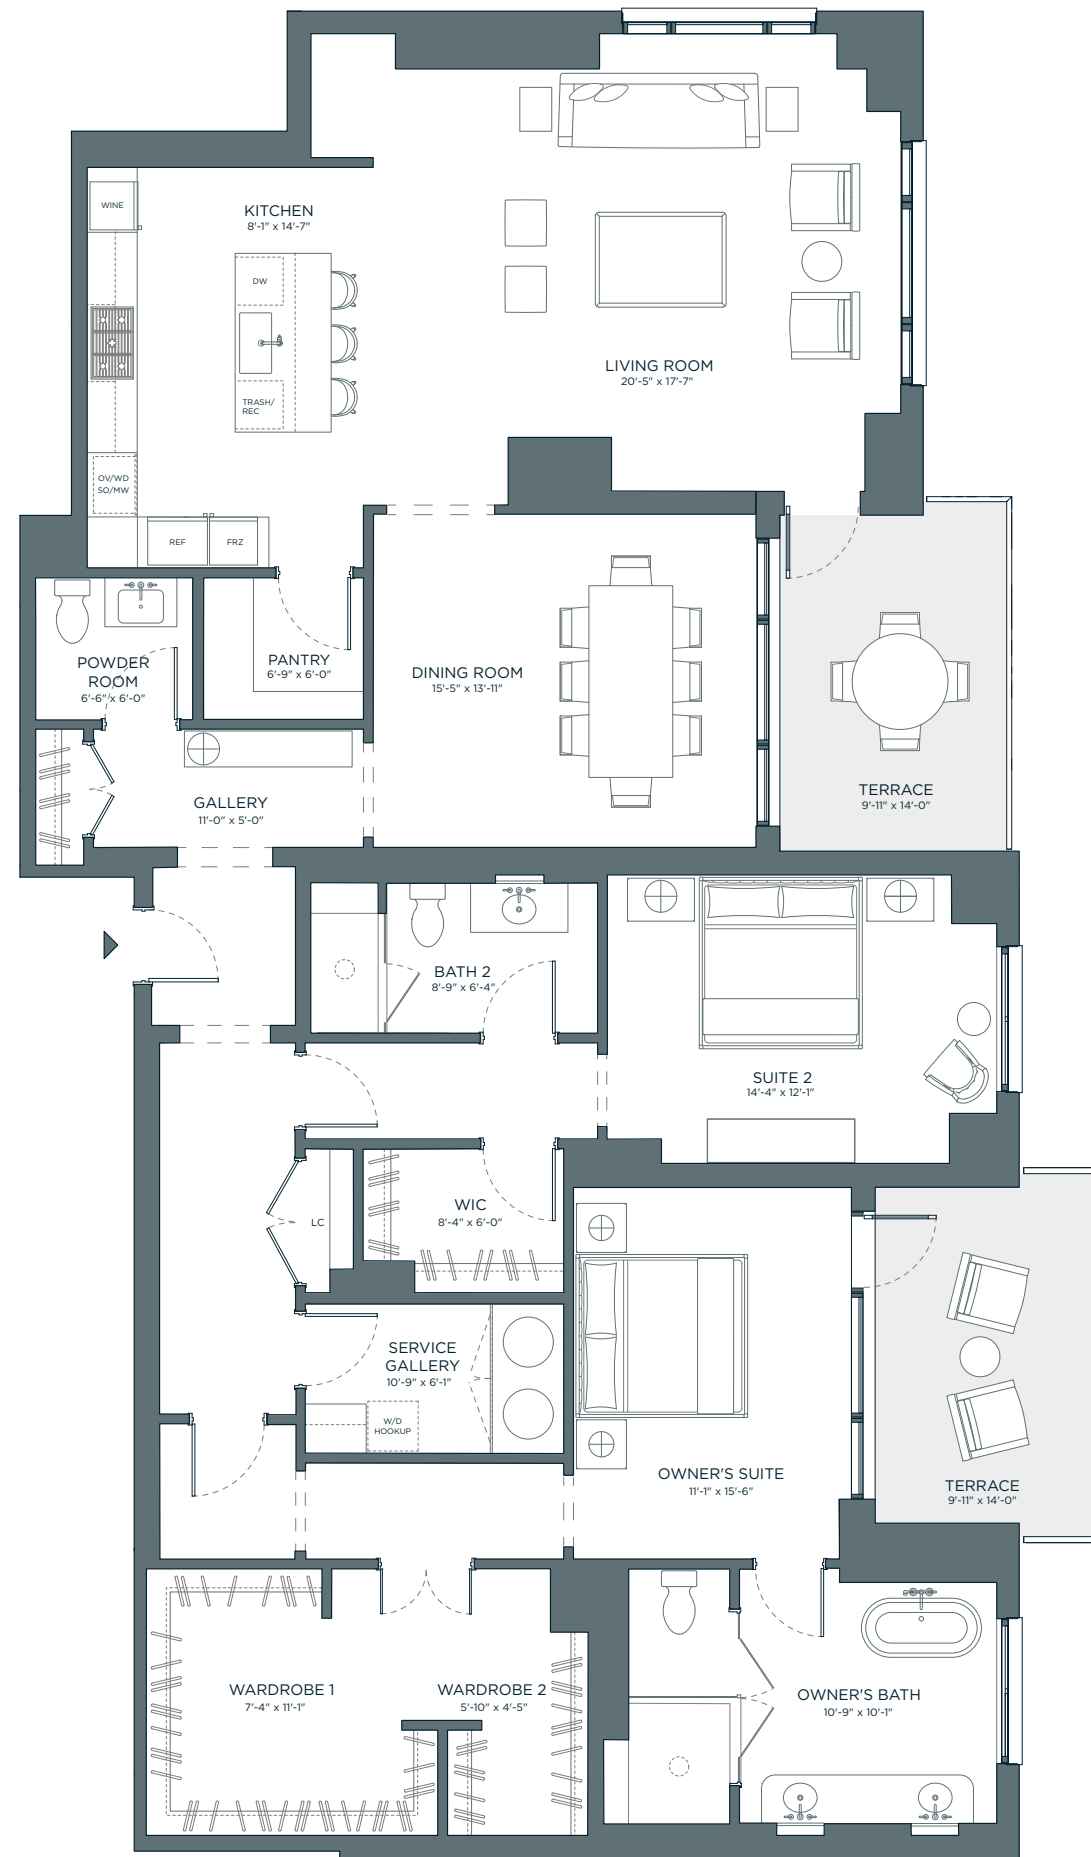

# RESIDENCE G

FLOORS 6-10  
2 BED | 2.5 BATH  
2 TERRACES

Interior  
2,552 sq. ft.

Exterior  
297 sq. ft.

UNIT LOCATOR

SITE PLAN

SCALE: 1/8" = 1'